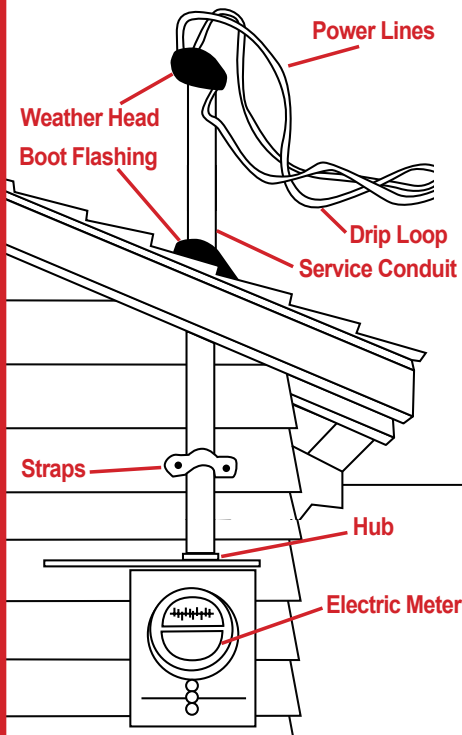

WHITE SOFFIT

- 69056 Full Vent
- 69055 Solid
- 69054 Center Vent

Your Choice
17.49

Thru 6/28/21

Load Center Value Package

- Full-size panel for 100 Amp service
- Main breaker, 2 20A 1-pole breakers and one 30A 2-pole breaker