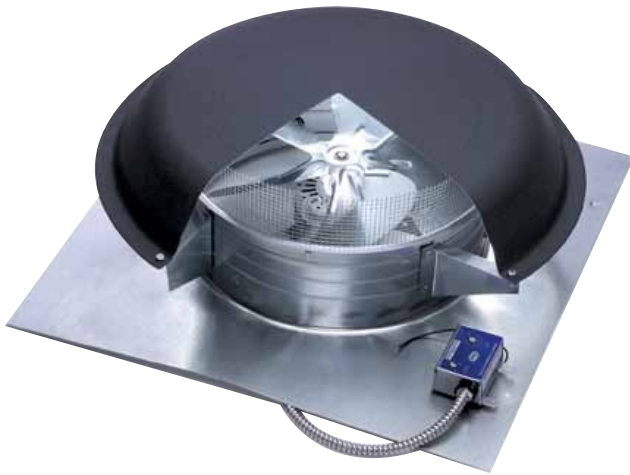

Roof Mount Attic Vent

20845

99.99

Gable Mount Attic Vent

20844

89.99

Thru 6/28/21

GP Georgia-Pacific
Vinyl Siding & Accessories